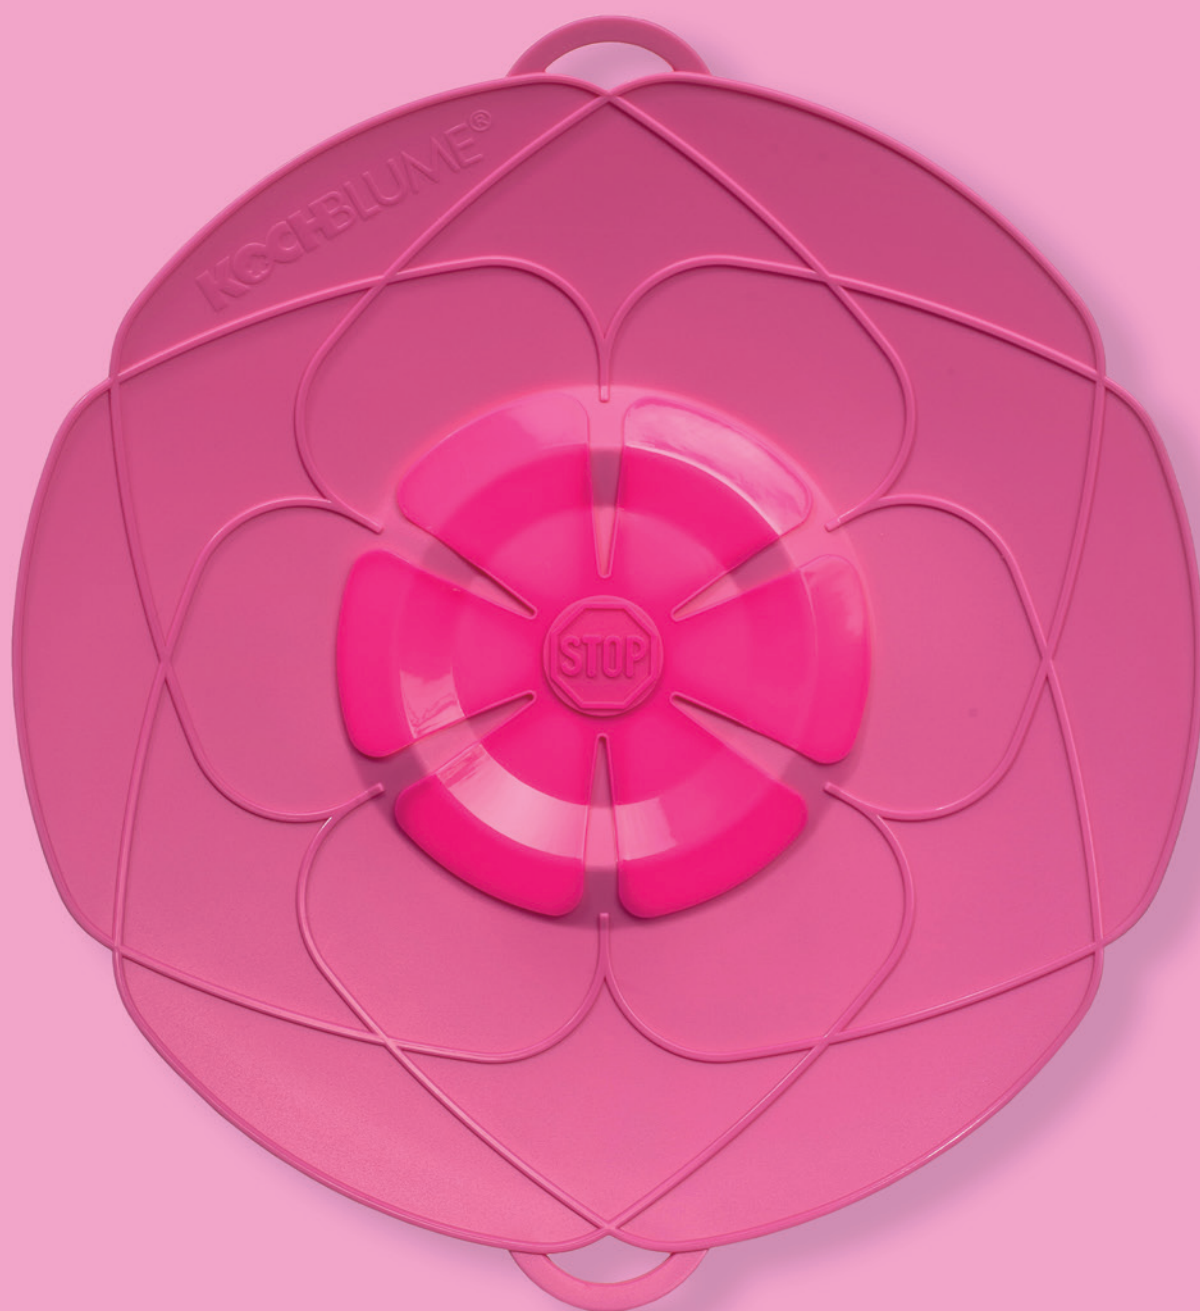

BRING COLOUR INTO YOUR KITCHEN

CATALOGUE 2022/23

KOCHBLUME