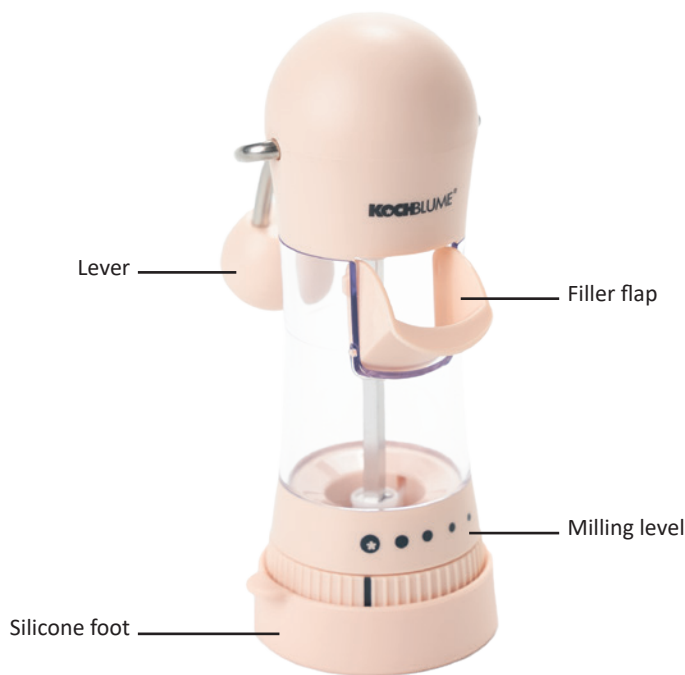

BRATDECKEL
KochBLUME®

An overview of all our pan covers is provided on page 81.

An overview of all our spice mills is provided on page 82.

PRODUCT COLOURS

SPICE MILLS

TIME TO SPICE THINGS UP

A high-quality ceramic grinder mechanism with five milling levels combined with an ergonomic lever handle. Refine your food with the help of our handy spice mills. To mill your spices, simply lift the lever. For us, the twisting motion of traditional mills has seen its day. The powerful ceramic mechanism grinds dried herbs or spices just as you want – from fine to coarse.

A small filler flap on the side of the spice mill makes it easier to fill, so that even the tiniest pepper corns no longer roll across the work surface as you top up the mill.

A FIRM FOOTING

With its removable silicone foot, the mill stands firmly after use; it also closes the mill, retaining the aroma of your spices in the mill and trapping any leftover spices.