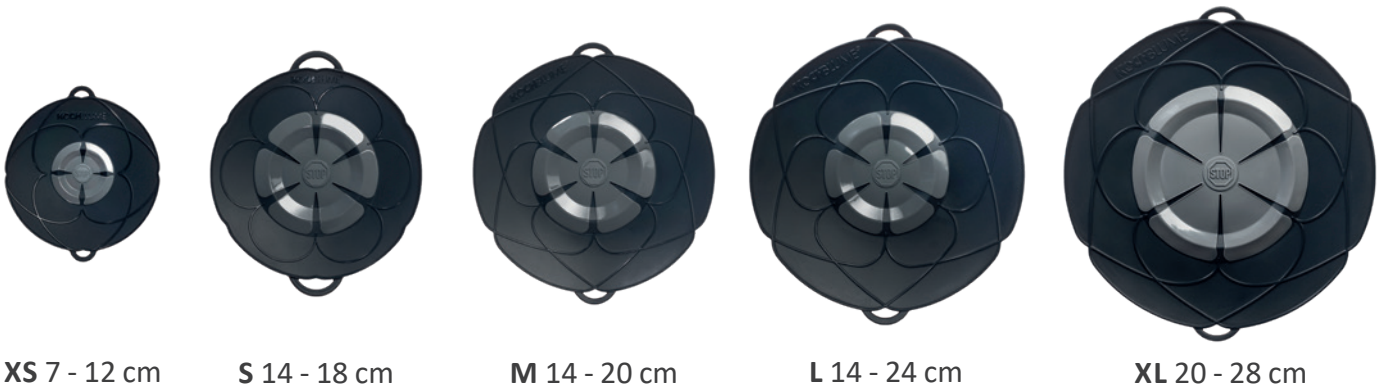

KOCHBLUME

RELAXED COOKING WITH THE KOCHBLUME!

The Kochblume pan cover can work wonders when it comes to multitasking! When you're cooking, you often have to move fast, and time management is all-important. Luckily, there's one thing you don't need to worry about any more: your pan. The Kochblume cover is placed on the pan instead of the pan lid, thus stopping liquids from boiling over. So instead of watching the water bubbling, you can start concentrating on what's coming next! As soon as your water is boiling, the cycle starts: Water foams up, pushes through the flexible flower, condenses and flows back into the pan.