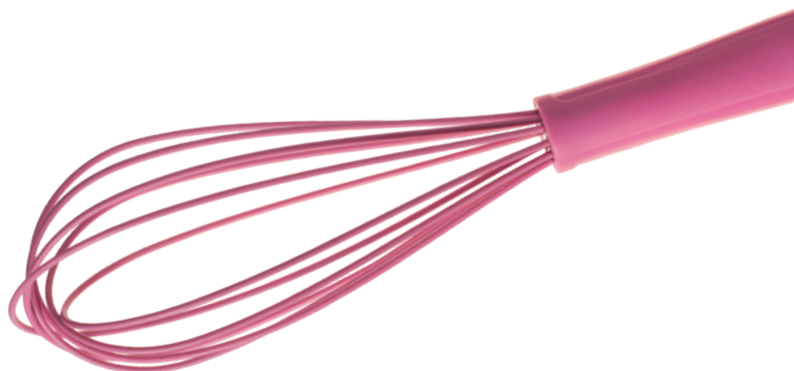

BALL WHISK

The ball whisk is ideal for whipping up sauces, cream and dressings.

FLAT WHISK

Sauces and scrambled eggs are best prepared with our ultra-flat whisk.

WHISKS

Our classic balloon whisk comes in three sizes and nine colours.